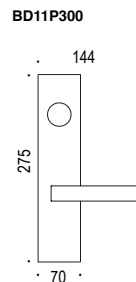

Suite Entry
Keyed Entry Tubular or Mortise

For Tubular Specification
Refer to P300 series - Tubular Suite
Entry Mounting section.

For Mortise Specification
Refer to P300 series - Mortise Suite
Entry Mounting section.