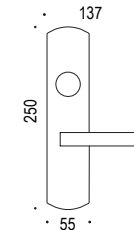

Tubular and European Mortise
Surface Mounted Applications

For Tubular Specification
Refer to R series - European Tubular
Mounting section.

For European Mortise Specification
Refer to R series - European Mortise
Mounting section - M300 Series.

For Magnetic European Mortise Specification
Refer to R series - Magnetic European
Mortise Mounting section - M400 Series.

Privacy Kit Supplied:
CD49BZG

North American
2 1/8" Hole Prep Applications

For Tubular Specification
Refer to NA series - Tubular Mounting
section.

Heavy Duty
Tubular or Mortise thru-bolted applications.

For Tubular Specification
Refer to HD series - Tubular Mounting
section.

For Mortise Specification
Refer to HD series - Mortise Lock Mounting
section.

For Mortise with plate Specification
Refer to P200 series - Mortise Lock Mounting
section.

BD11P202

Suite Entry
Keyed Entry Tubular or Mortise

For Tubular Specification
Refer to P300 series - Tubular Suite
Entry Mounting section.

For Mortise Specification
Refer to P300 series - Mortise Suite
Entry Mounting section.

Optional plate:
BD11P302