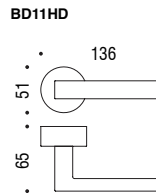

Privacy Kit Supplied:
CD49BZG

North American
2 1/8" Hole Prep Applications

For Tubular Specification
Refer to NA series - Tubular Mounting
section.

Heavy Duty
Tubular or Mortise thru-bolted applications.

For Tubular Specification
Refer to HD series - Tubular Mounting
section.

For Mortise Specification
Refer to HD series - Mortise Lock Mounting
section.

For Mortise with plate Specification
Refer to P200 series - Mortise Lock Mounting
section.