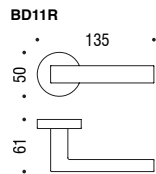

Elle, BD11, Polished Chrome
Designed by Bartoli Design
Material: Cromall.

PC
Polished Chrome

SC
Satin Chrome

GR
Graphite

MG
Matte Graphite

MB
Matte Black

Tubular and European Mortise
Surface Mounted Applications

For Tubular Specification
Refer to R series - European Tubular
Mounting section.

For European Mortise Specification
Refer to R series - European Mortise
Mounting section - M300 Series.

For Magnetic European Mortise Specification
Refer to R series - Magnetic European
Mortise Mounting section - M400 Series.

For Tubular Specification
Refer to HD series - Tubular Mounting
section.

For Mortise Specification
Refer to HD series - Mortise Lock Mounting
section.

For Mortise with plate Specification
Refer to P200 series - Mortise Lock Mounting
section.