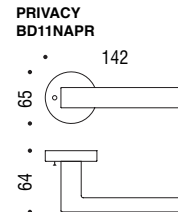

North American
2 1/8" Hole Prep Applications

For Tubular Specification
Refer to NA series - Tubular Mounting
section.