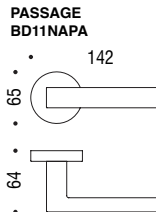

North American
2 1/8" Hole Prep Applications

For Tubular Specification
Refer to NA series - Tubular Mounting
section.